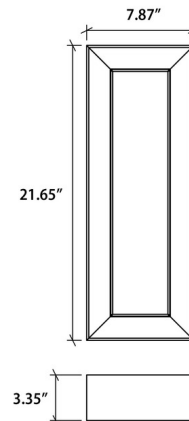

Shown in imbuia / white acrylic

Specifications

COLOR	White Acrylic
BODY FINISH	Imbuia
WATTAGE	34W
DIMMER	Standard 120V
DIMENSIONS	7.87"W x 21.65"H x 3.35"D
BULB NOT INCLUDED	2 x A19/Medium (E26)/17W/120V LED
COUNTRY OF ORIGIN	Brazil