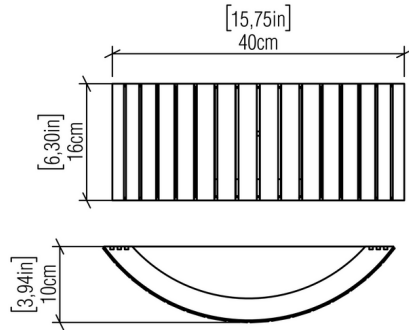

By Accord Iluminacao

Description

The Slatted Horizontal Wall Sconce brings a clean outdoor vibe to a variety of interior spaces. The woody feel of this piece will blend in styles from farmhouse to contemporary. The curved slatted Natural Wood Veneer frame surrounds a White Acrylic diffuser. Note: This is a discontinued model and limited to quantity on hand.

Shown in white / white acrylic

Specifications

COLOR	White Acrylic
BODY FINISH	White
WATTAGE	34W
DIMMER	Standard 120V
DIMENSIONS	15.75"W x 6.3"H x 3.9"D
BULB NOT INCLUDED	2 x A19/Medium (E26)/17W/120V LED
OTHER BULB OPTIONS	2 x A19/Medium (E26)/120V Incandescent
COUNTRY OF ORIGIN	Brazil