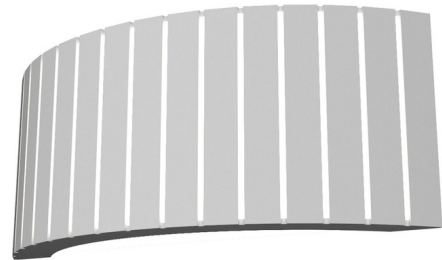

Lightology

lightology.com
866-954-4489
04-25-26

Project: _____

Company: _____

Location: _____ Fixture Type: _____

SPEC #: **ACO572751**

Approved On: _____ Approved By: _____

Ripado Horizontal Wall Sconce - Discontinued Model

By Accord Iluminacao

Description

The Slatted Horizontal Wall Sconce brings a clean outdoor vibe to a variety of interior spaces. The woody feel of this piece will blend in styles from farmhouse to contemporary. The curved slatted Natural Wood Veneer frame surrounds a White Acrylic diffuser. Note: This is a discontinued model and limited to quantity on hand.

Shown in white / white acrylic

Specifications

COLOR	White Acrylic
BODY FINISH	White
WATTAGE	34W
DIMMER	Standard 120V
DIMENSIONS	15.75"W x 6.3"H x 3.9"D
BULB NOT INCLUDED	2 x A19/Medium (E26)/17W/120V LED
OTHER BULB OPTIONS	2 x A19/Medium (E26)/120V Incandescent
COUNTRY OF ORIGIN	Brazil