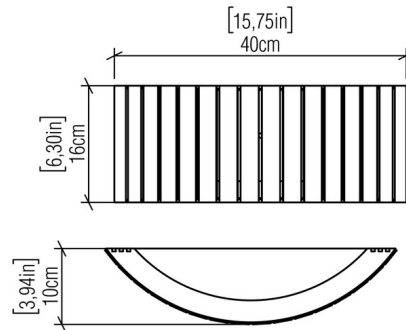

By Accord Iluminacao

Description

The Slatted Horizontal Wall Sconce blends clean lines with a touch of outdoor charm, perfect for elevating any interior space. The curved, slatted body, crafted from Natural Wood Veneer, encases a White Acrylic diffuser that casts soft, warm light and gentle shadows throughout the room. Note: Integrated LED option is dimmable with Triac (standard), Low Voltage Electronic, or 0-10V Dimmers, sold separately. Charcoal and Organic White options are only available with the integrated LED.

Shown in louro freijo / white acrylic

Specifications

COLOR	White Acrylic
BODY FINISH	Louro Freijo
WATTAGE	34W
DIMMER	Standard 120V
DIMENSIONS	15.75"W x 6.3"H x 3.9"D
BULB NOT INCLUDED	2 x A19/Medium (E26)/17W/120V LED
OTHER BULB OPTIONS	2 x A19/Medium (E26)/120V Incandescent
COUNTRY OF ORIGIN	Brazil