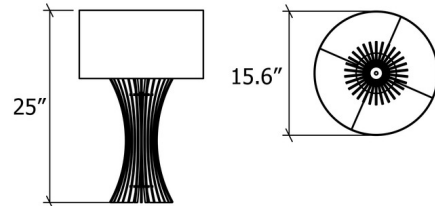

Shown in imbuia / black

Specifications

COLOR	Black
BODY FINISH	Imbuia
WATTAGE	15W
DIMMER	N/A
DIMENSIONS	15.6"W x 25"H
BULB NOT INCLUDED	1 x A19/Medium (E26)/15W/120V LED
COUNTRY OF ORIGIN	Brazil

CLICK TO VIEW PRODUCT