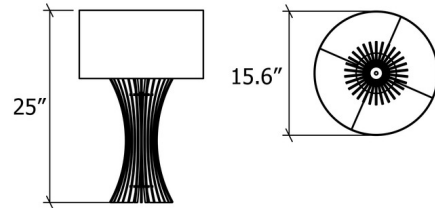

Shown in imbuia / black

Specifications

COLOR	Black
BODY FINISH	Imbuia
WATTAGE	15W
DIMMER	N/A
DIMENSIONS	15.6"W x 25"H
BULB NOT INCLUDED	1 x A19/Medium (E26)/15W/120V LED
COUNTRY OF ORIGIN	Brazil

CLICK TO VIEW PRODUCT