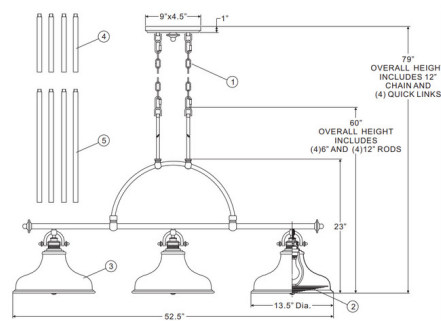

By Quoizel

Description

The Emery Island Chandelier is a classic industrial style piece, perfect in any room of the home. The classic metal shades cast warm shadows across your space. Canopy: 9 inch x 4 inch oval. Includes two 12 inch chains.

Shown in brushed nickel

Specifications

COLOR	N/A
BODY FINISH	Brushed Nickel
WATTAGE	216W
DIMMER	Standard 120V
DIMENSIONS	52.5"L x 13"W x 23.5"H
BULB NOT INCLUDED	3 x A19/Medium (E26)/72W/120V Incandescent
OTHER BULB OPTIONS	3 x A19/Medium (E26)/120V LED

Technical Information

PRODUCT DIMENSIONS Downrods: Four 6" and Four 12" Included.

CLICK TO VIEW PRODUCT

Notes: