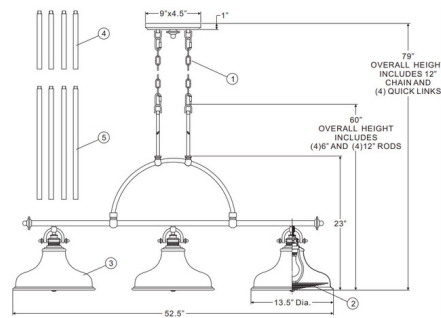

### Description

The Emery Island Chandelier is a classic industrial style piece, perfect in any room of the home. The classic metal shades cast warm shadows across your space. Canopy: 9 inch x 4 inch oval. Includes two 12 inch chains.

### Specifications

COLOR	N/A
BODY FINISH	Brushed Nickel
WATTAGE	216W
DIMMER	Standard 120V
DIMENSIONS	52.5\"L x 13\"W x 23.5\"H
BULB NOT INCLUDED	3 x A19/Medium (E26)/72W/120V Incandescent
OTHER BULB OPTIONS	3 x A19/Medium (E26)/120V LED

### Technical Information

PRODUCT DIMENSIONS . . . . . Downrods: Four 6\" and Four 12\" Included.

CLICK TO VIEW PRODUCT

Notes: