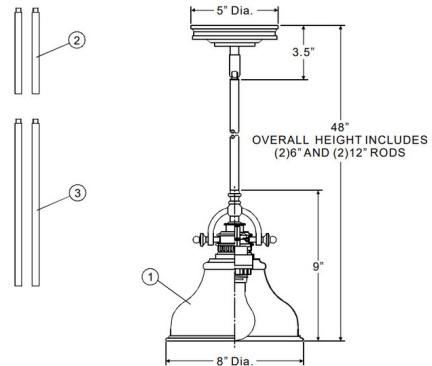

Description

The Emery Mini Pendant he Emery Island Chandelier is a classic industrial style piece, perfect in any room of the home. The classic metal shade casts warm shadows across your space. Canopy: 5 inch diameter.

Specifications

COLOR N/A
BODY FINISH Palladian Bronze
WATTAGE 100W
DIMMER Standard 120V
DIMENSIONS 8"W x 9"H
BULB NOT INCLUDED 1 x A19/Medium (E26)/100W/120V Incandescent
OTHER BULB OPTIONS 1 x A19/Medium (E26)/120V LED

Technical Information

PRODUCT DIMENSIONS Downrods: Two 6" and Two 12" Included

Shown in palladian bronze

CLICK TO VIEW PRODUCT

Notes: