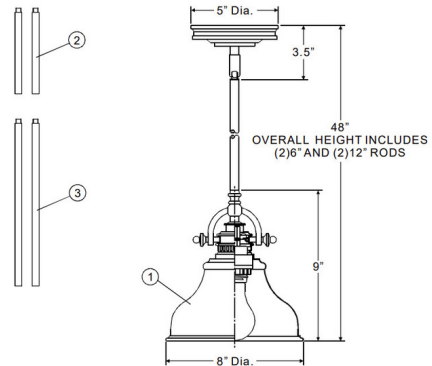

### Description

The Emery Mini Pendant he Emery Island Chandelier is a classic industrial style piece, perfect in any room of the home. The classic metal shade casts warm shadows across your space. Canopy: 5 inch diameter.

### Specifications

COLOR	N/A
BODY FINISH	Palladian Bronze
WATTAGE	100W
DIMMER	Standard 120V
DIMENSIONS	8"W x 9"H
BULB NOT INCLUDED	1 x A19/Medium (E26)/100W/120V Incandescent
OTHER BULB OPTIONS	1 x A19/Medium (E26)/120V LED

### Technical Information

PRODUCT DIMENSIONS . . . . . Downrods: Two 6" and Two 12" Included

Shown in palladian bronze

CLICK TO VIEW PRODUCT

Notes: