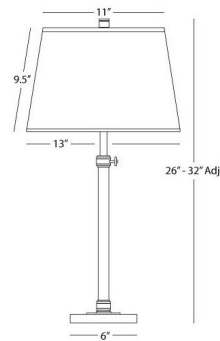

### Description

The Bruno Adjustable Column Table Lamp features a sleek silhouette with a height adjustable stem that can be raised and lowered. The slim candlestick base supports a neatly tapered fabric shade for a streamlined, modern look. Three way switch located on socket.

### Specifications

COLOR	N/A
BODY FINISH	Lead Bronze
WATTAGE	150W
DIMMER	Included
DIMENSIONS	13"W x 32"H
BULB NOT INCLUDED	1 x A19 3-Way/Medium (E26)/150W/120V Incandescent
COUNTRY OF ORIGIN	China

CLICK TO VIEW PRODUCT