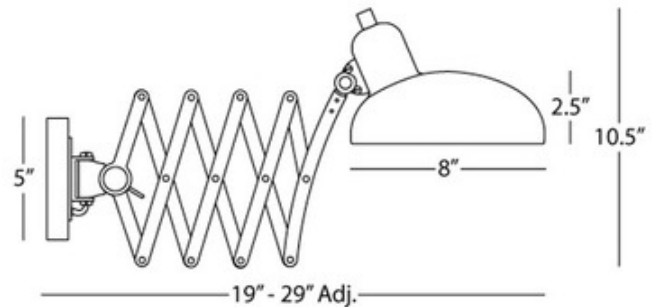

BRAND

Robert Abbey

DESCRIPTION

The Bruno Scissor-Arm Pharmacy Wall Sconce features a metal shade in a Lead Bronze finish with ebonized nickel accents over metal. It can be installed as a hardwired or plug-in sconce. A 24 inch cord cover is included for plug-in use.

Shown in: Lead Bronze

SHADE COLOR	N/A
BODY FINISH	Lead Bronze
WATTAGE	60W
DIMMER	Standard 120V
DIMENSIONS	8"W x 10.5"H x 29"D
BULB NOT INCLUDED	
LAMP	1 x A19/Medium (E26)/60W/120V Incandescent 1 x A19/Medium (E26)/120V LED