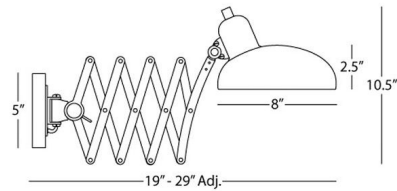

Description

The Bruno Scissor Arm Pharmacy Wall Sconce offers a modern twist on a classic design with its dome shade and adjustable accordion arm. The lamp can be swung side-to-side and moved towards or away from the wall to aim its light precisely where it is needed. Bruno's elegant silhouette will elevate the decor of a home office or study. It can be installed as a hardwired or plug-in sconce. A 24 inch cord cover is included for plug-in use. On/off switch located on the lampshade.

Shown in lead bronze

Specifications

COLOR	N/A
BODY FINISH	Lead Bronze
WATTAGE	60W
DIMMER	Standard 120V
DIMENSIONS	8"W x 10.5"H x 29"D
BULB NOT INCLUDED	1 x A19/Medium (E26)/60W/120V Incandescent
OTHER BULB OPTIONS	1 x A19/Medium (E26)/120V LED
COUNTRY OF ORIGIN	China