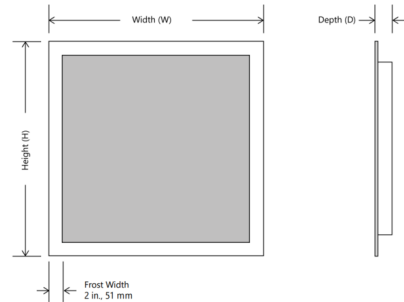

### Description

The Prestige Lighted Mirror combines a precision two inch border of frosted forward-facing task light with rich back-lit wall glow, bathing your entire bathroom in a halo of warm light. Forward phase dimming. Note: The Prestige mirror must be installed in the W x H (width x height) orientation as listed; it cannot be installed in any other direction.

### Specifications

COLOR . . . . . Frosted  
 BODY FINISH . . . . . Mirror  
 WATTAGE . . . . . 62W  
 DIMMER . . . . . Standard 120V  
 DIMENSIONS . . . . . 36"W x 36"H x 1.73"D  
 INTEGRATED LED MODULE . . . . . 1 x LED/62W/120V LED  
 COUNTRY OF ORIGIN . . . . . China

Base Model	Dimensions	Initial Lumens Per Fixture	Power Requirements
PRE-2436	24"W x 36"H x 1.73"D (810mm x 914mm x 44mm)	4,680	120 VAC, 50W
PRE-3542	36"W x 42"H x 1.73"D (1168mm x 1067mm x 44mm)	5,940	120 VAC, 62W
PRE-3636	36"W x 36"H x 1.73"D (914mm x 914mm x 44mm)	5,940	120 VAC, 62W