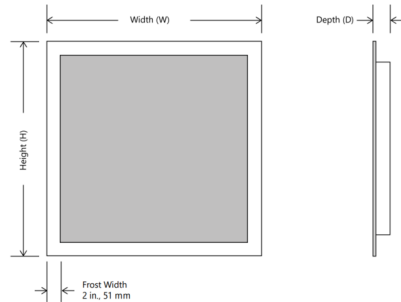

Description

The Prestige Lighted Mirror combines a precision two inch border of frosted forward-facing task light with rich back-lit wall glow, bathing your entire bathroom in a halo of warm light. Forward phase dimming. Note: The Prestige mirror must be installed in the W x H (width x height) orientation as listed; it cannot be installed in any other direction.

Specifications

COLOR Frosted
BODY FINISH Mirror
WATTAGE 62W
DIMMER Standard 120V
DIMENSIONS 36"W x 36"H x 1.73"D
INTEGRATED LED MODULE 1 x LED/62W/120V LED
COUNTRY OF ORIGIN China

Technical Information

LAMP LIFE 50000 hours
COLOR RENDERING 90 CRI
LAMP COLOR 3000K
LUMENS/WATT 95.81
LUMINOUS FLUX 5940 lumens

Shown in mirror / frosted

Base Model	Dimensions	Initial Lumens Per Fixture	Power Requirements
PRE-2436	24"W x 36"H x 1.73"D (24"Clear x 36"Clear x 44mm)	4,680	120 VAC, 50W
PRE-3542	36"W x 42"H x 1.73"D (36"Clear x 106"Clear x 44mm)	5,940	120 VAC, 62W
PRE-3636	36"W x 36"H x 1.73"D (36"Clear x 36"Clear x 44mm)	5,940	120 VAC, 62W