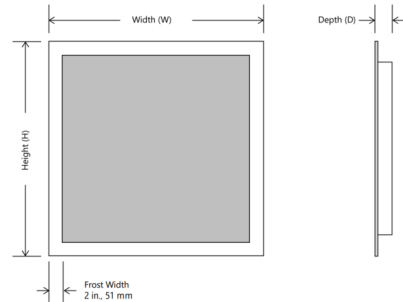

Description

The Prestige Lighted Mirror combines a precision two inch border of frosted forward-facing task light with rich back-lit wall glow, bathing your entire bathroom in a halo of warm light. Forward phase dimming. Note: The Prestige mirror must be installed in the W x H (width x height) orientation as listed; it cannot be installed in any other direction.

Specifications

COLOR Frosted
 BODY FINISH Mirror
 WATTAGE 62W
 DIMMER Standard 120V
 DIMENSIONS 36"W x 36"H x 1.73"D
 INTEGRATED LED MODULE 1 x LED/62W/120V LED
 COUNTRY OF ORIGIN China

Technical Information

LAMP LIFE 50000 hours
 COLOR RENDERING 90 CRI
 LAMP COLOR 3000K
 LUMENS/WATT 95.81
 LUMINOUS FLUX 5940 lumens

Shown in mirror / frosted

Base Model	Dimensions	Initial Lumens Per Fixture	Power Requirements
PRE-2416	24"W x 36"H x 1.73"D (24"Clear x 36"Clear x 44mm)	4,680	120 VAC, 50W
PRE-3542	36"W x 42"H x 1.73"D (36"Clear x 108"Clear x 44mm)	5,940	120 VAC, 62W
PRE-3618	36"W x 36"H x 1.73"D (36"Clear x 36"Clear x 44mm)	5,940	120 VAC, 62W