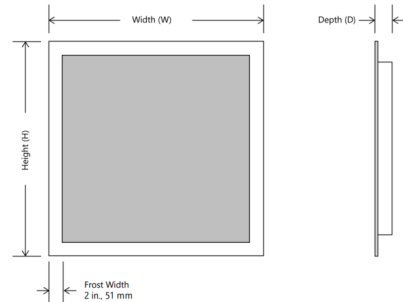

Description

The Prestige Lighted Mirror combines a precision two inch border of frosted forward-facing task light with rich back-lit wall glow, bathing your entire bathroom in a halo of warm light. Forward phase dimming. Note: The Prestige mirror must be installed in the W x H (width x height) orientation as listed; it cannot be installed in any other direction.

Specifications

COLOR Frosted
 BODY FINISH Mirror
 WATTAGE 62W
 DIMMER Standard 120V
 DIMENSIONS 36"W x 36"H x 1.73"D
 INTEGRATED LED MODULE 1 x LED/62W/120V LED
 COUNTRY OF ORIGIN China

Technical Information

LAMP LIFE 50000 hours
 COLOR RENDERING 90 CRI
 LAMP COLOR 3000K
 LUMENS/WATT 95.81
 LUMINOUS FLUX 5940 lumens

Shown in mirror / frosted

Base Model	Dimensions	Initial Lumens Per Fixture	Power Requirements
PRE-2436	24"W x 36"H x 1.73"D (810mm x 914mm x 44mm)	4,680	120 VAC, 50W
PRE-3542	36"W x 42"H x 1.73"D (1210mm x 1067mm x 44mm)	5,940	120 VAC, 62W
PRE-3636	36"W x 36"H x 1.73"D (914mm x 914mm x 44mm)	5,940	120 VAC, 62W