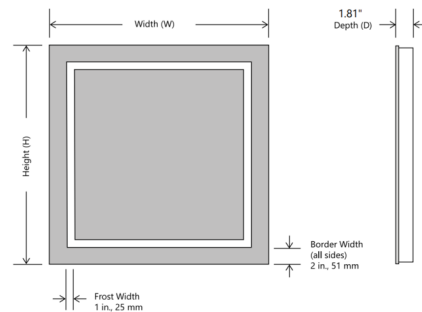

Description

The Unity Rectangle Lighted Mirror features a polished-edge with a continuous band of one inch wide frosted light inset from a precision border. Integrated dimmable LED strips. Forward-phase dimming. Note: The Unity mirror must be installed in the W x H (width x height) orientation as listed; it cannot be installed in any other direction.

Specifications

COLOR	Frosted
BODY FINISH	Mirror
WATTAGE	47W
DIMMER	Standard 120V
DIMENSIONS	24"W x 36"H x 1.81"D
INTEGRATED LED MODULE	1 x LED/47W/120V LED
COUNTRY OF ORIGIN	China

Technical Information

LAMP LIFE	50000 hours
COLOR RENDERING	90 CRI
LAMP COLOR	3000K
LUMENS/WATT	91.91
LUMINOUS FLUX	4320 lumens

Shown in mirror / frosted

Unity Rectangle Mirror
DIMENSIONAL DRAWING (Not to scale.)
24"W x 36"H x 1.81"D
30"W x 42"H x 1.81"D
36"W x 42"H x 1.81"D
48"W x 36"H x 1.81"D

CLICK TO VIEW PRODUCT

Notes: