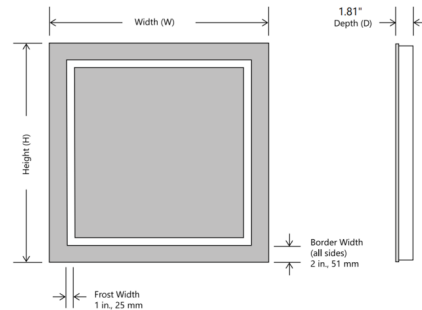

### Description

The Unity Rectangle Lighted Mirror features a polished-edge with a continuous band of one inch wide frosted light inset from a precision border. Integrated dimmable LED strips. Forward-phase dimming. Note: The Unity mirror must be installed in the W x H (width x height) orientation as listed; it cannot be installed in any other direction.

### Specifications

COLOR	Frosted
BODY FINISH	Mirror
WATTAGE	47W
DIMMER	Standard 120V
DIMENSIONS	24"W x 36"H x 1.81"D
INTEGRATED LED MODULE	1 x LED/47W/120V LED
COUNTRY OF ORIGIN	China

### Technical Information

LAMP LIFE	50000 hours
COLOR RENDERING	90 CRI
LAMP COLOR	3000K
LUMENS/WATT	91.91
LUMINOUS FLUX	4320 lumens

Shown in mirror / frosted

**Unity Rectangle Mirror**  
DIMENSIONAL DRAWING (Not to scale.)  
 24"W x 36"H x 1.81"D  
 30"W x 42"H x 1.81"D  
 36"W x 42"H x 1.81"D  
 48"W x 36"H x 1.81"D