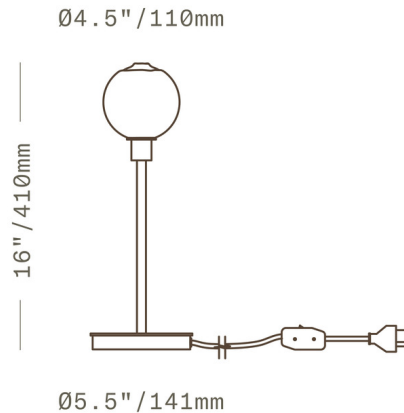

Lightology

lightology.com
866-954-4489
04-27-26

Project: _____

Company: _____

Location: _____ Fixture Type: _____

SPEC #: **SKL575020**

Approved On: _____ Approved By: _____

Stem 1X Table Lamp By SkLO

Description

The Stem 1X Table Lamp features spherical hand blown Czech glass surrounding a single bulb with a sleek stem. Each glass sphere is broken hot from the glass master's pipe and then the mouth is torch-polished to create a unique hand blown detail, no two exactly alike. On/Off switch on cord.

Shown in brushed brass / opaque white

Specifications

COLOR	Opaque White
BODY FINISH	Brushed Brass
WATTAGE	4.5W
DIMMER	N/A
DIMENSIONS	5.5"W x 16"H
BULB INCLUDED	1 x JCD/G9/4.5W/120V LED
COUNTRY OF ORIGIN	Czech Republic

Technical Information

COLOR RENDERING	90 CRI
LAMP COLOR	3000K
LUMENS/WATT	100.00
LUMINOUS FLUX	450 lumens

CLICK TO VIEW PRODUCT

Notes: