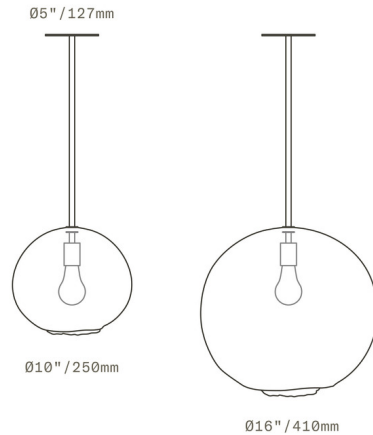

By SkLO

Description

Float Pendant features spherical hand blown Czech glass surrounding a single bulb. Available with Opaque White glass and a Brushed Brass finish in small and large sizes. Each glass sphere is broken hot from the glass master's pipe and then the mouth is torch-polished to create a unique detail hand blown, no two exactly alike. One 60 watt 120 volt A19 medium base incandescent bulb is required, but not included. UL listed. Small: 10 inch width x 10 inch height x 46 inch length. Large: 16 inch width x 16 inch height x 52 inch length.

Specifications

COLOR	Opaque White
BODY FINISH	Brushed Brass
WATTAGE	8.5W
DIMMER	Standard 120V
DIMENSIONS	10"W x 10"H
BULB NOT INCLUDED	1 x A19/Medium (E26)/8.5W/120V LED
COUNTRY OF ORIGIN	Czech Republic

Technical Information

LAMP LIFE	15000 hours
COLOR RENDERING	90 CRI
LAMP COLOR	2700K
LUMENS/WATT	100.00
LUMINOUS FLUX	850 lumens

Shown in brushed brass / opaque white

CLICK TO VIEW PRODUCT

Notes: