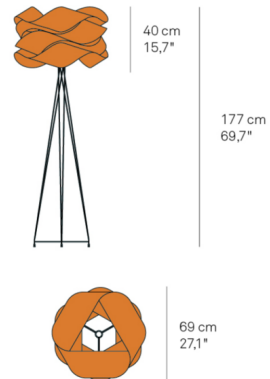

Description

The Link Floor Lamp appears exceptionally dashing in its stacked wood veneer Mobius strips. In mathematics, the Mobius strip is a surface with one continuous side, meaning the Link light is not only handsome, but discerning too. With its billowy, cloud-like structure, Link is decidedly easy on the eye. Available with a variety of wood veneer shades and a Chrome base. Includes a 56 inch transparent electrical cable with dimming switch.

Shown in matte nickel / ivory white

Specifications

COLOR	Ivory White
BODY FINISH	Matte Nickel
WATTAGE	15W
DIMMER	Included
DIMENSIONS	24.4"W x 69.7"H
BULB NOT INCLUDED	1 x G30/Medium (E26)/15W/120V LED
COUNTRY OF ORIGIN	Spain