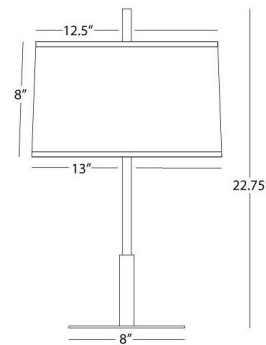

### Description

Echo Accent Table Lamp has a Fondine fabric shade with a Deep patina bronze finish. Features an On-Off line switch and 8 feet of cord. One 60 watt, 120 volt, G16.5 type Candelabra base incandescent bulb is required, but not included. UL listed. 13 inch width x 22.75 inch height

### Specifications

COLOR	N/A
BODY FINISH	Deep Patina Bronze
WATTAGE	60W
DIMMER	N/A
DIMENSIONS	13"W x 22.75"H
BULB NOT INCLUDED	1 x G16.5/Candelabra (E12)/60W/120V Incandescent
COUNTRY OF ORIGIN	China

CLICK TO VIEW PRODUCT