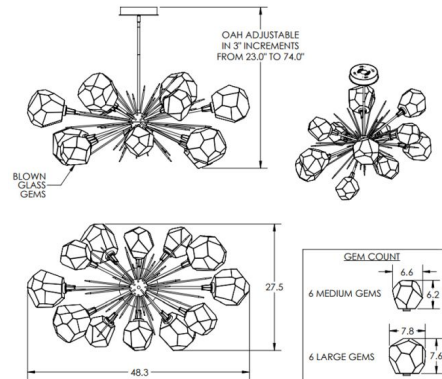

Specifications

COLOR	Smoke
BODY FINISH	Matte Black
WATTAGE	21W
DIMMER	Low Voltage Electronic
DIMENSIONS	48.3"W x 23"H x 27.5"D
INTEGRATED LED MODULE	12 x LED/1.75W/120V LED
COUNTRY OF ORIGIN	United States

Technical Information

PRODUCT DIMENSIONS	Max Overall Length: 74"
LAMP COLOR	2700K
LUMENS/WATT	894.29
LUMINOUS FLUX	1565 lumens

Shown in matte black / smoke

CLICK TO VIEW PRODUCT

Notes: