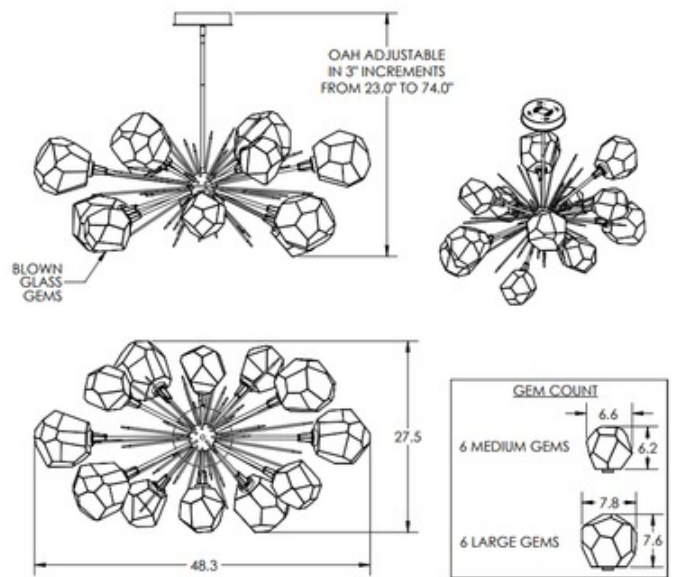

BRAND

Hammerton Studio

DESCRIPTION

The Gem Starburst Oval Chandelier is jewelry for your home. Features gems of LED lit hand blown glass that are meticulously crafted by Hammerton artisans. The fixture gives a nod to an organic aesthetic that exudes casual sophistication. Each shade takes the place of a traditional bulb and unfolds with striking illumination. The finished look is relaxed, soft and unique. Each glass shade is a one-of-a-kind artisan creation.

Shown in: Matte Black / Smoke

SHADE COLOR	Smoke
BODY FINISH	Matte Black
WATTAGE	21W
DIMMER	Low Voltage Electronic
DIMENSIONS	48.3"W x 23"H x 27.5"D
INTEGRATED LED MODULE	
LAMP	12 x LED/1.75W/120V LED

Technical Information

LUMINOUS FLUX	1565 lumens
LUMENS/WATT	894.29
LAMP COLOR	2700K
PRODUCT DIMENSIONS	Max Overall Length: 74"

SPEC #

HMR575076

COMPANY

PROJECT

FIXTURE TYPE

APPROVED BY

DATE