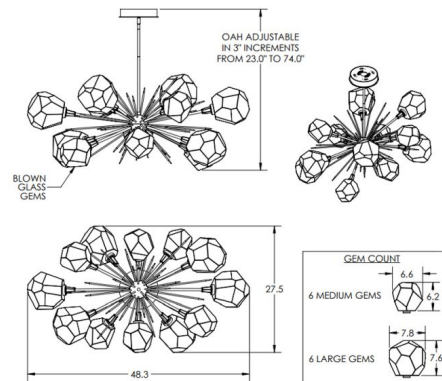

Specifications

COLOR Smoke
 BODY FINISH Matte Black
 WATTAGE 21W
 DIMMER Low Voltage Electronic
 DIMENSIONS 48.3"W x 23"H x 27.5"D
 INTEGRATED LED MODULE 12 x LED/1.75W/120V LED
 COUNTRY OF ORIGIN United States

Technical Information

PRODUCT DIMENSIONS Max Overall Length: 74"
 LAMP COLOR 2700K
 LUMENS/WATT 894.29
 LUMINOUS FLUX 1565 lumens

Shown in matte black / smoke

CLICK TO VIEW PRODUCT

Notes: