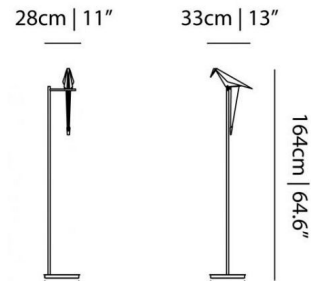

CLICK TO VIEW PRODUCT

Notes: