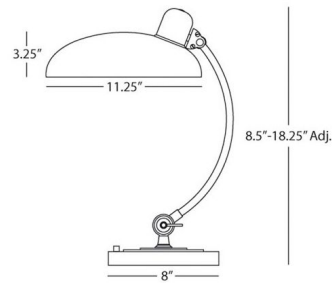

By Robert Abbey

Description

The Bruno Adjustable C Arm Table Lamp offers a modern twist on a classic design with its dome shade and curving adjustable stem. Bruno's elegant silhouette will elevate the decor of a home office or study. 3-way switch located on base.

Shown in lead bronze

Specifications

COLOR	N/A
BODY FINISH	Lead Bronze
WATTAGE	5W
DIMMER	Included
DIMENSIONS	11.25"W x 18.25"H
BULB NOT INCLUDED	1 x G25/Medium (E26)/5W/120V LED
OTHER BULB OPTIONS	1 x G25/Medium (E26)/120V LED 1 x G25/Medium (E26)/60W/120V Incandescent
COUNTRY OF ORIGIN	China