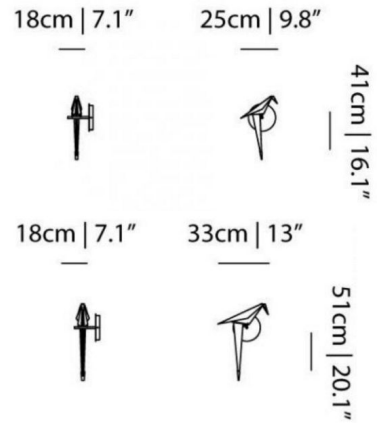

Shown in brass / white

CLICK TO VIEW PRODUCT

Notes: