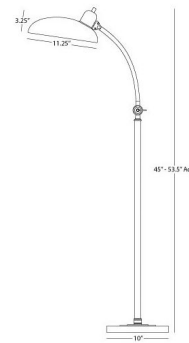

CLICK TO VIEW PRODUCT

Notes: