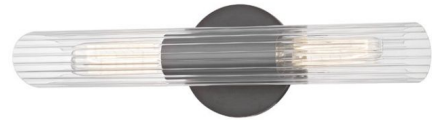

Lightology

lightology.com
866-954-4489
07-09-26

Project: _____

Company: _____

Location: _____ Fixture Type: _____

SPEC #: **MTZ575177**

Approved On: _____ Approved By: _____

Cecily Bathroom Vanity Light By Mitzi

Description

The Cecily Bathroom Vanity Light features Clear ribbed glass shades with an Old Bronze, Aged Brass, or Polished Nickel finish and is available in two sizes. May be mounted vertically or horizontally.

Shown in old bronze / clear

Specifications

COLOR	Clear
BODY FINISH	Old Bronze
WATTAGE	18W
DIMMER	Standard 120V
DIMENSIONS	4.75"W x 17"H x 3.75"D
BULB NOT INCLUDED	2 x T10/Medium (E26)/9W/120V LED
COUNTRY OF ORIGIN	China