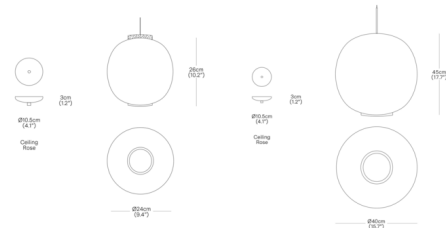

CLICK TO VIEW PRODUCT

Notes: