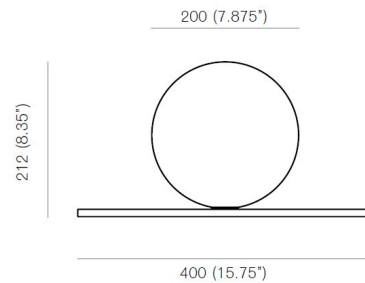

### Specifications

COLOR	Opal
BODY FINISH	Brass
WATTAGE	3.5W
DIMMER	Included
DIMENSIONS	15.75"W x 8.35"H x 7.87"D
BULB INCLUDED	1 x JCD/G9/3.5W/120V LED