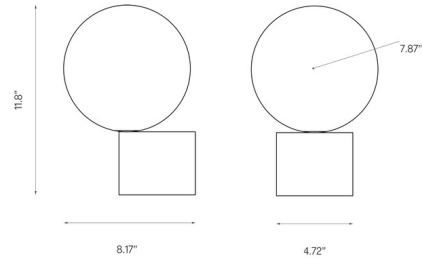

### Specifications

COLOR	Opal
BODY FINISH	Brass
WATTAGE	3.5W
DIMMER	Included
DIMENSIONS	7.87"W x 11.8"H x 8.17"D
BULB INCLUDED	1 x JCD/G9/3.5W/120V LED