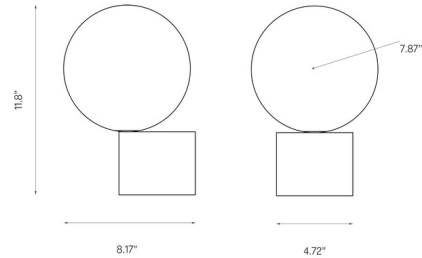

Shown in brass / opal

Specifications

COLOR	Opal
BODY FINISH	Brass
WATTAGE	3.5W
DIMMER	Included
DIMENSIONS	7.87"W x 11.8"H x 8.17"D
BULB INCLUDED	1 x JCD/G9/3.5W/120V LED

Technical Information

LAMP COLOR	2700K
LUMENS/WATT	100.00
LUMINOUS FLUX	350 lumens