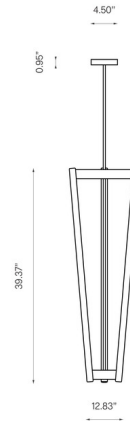

Lightology

lightology.com
866-954-4489
10-16-25

Project: _____
Company: _____
Location: _____ Fixture Type: _____
SPEC #: **MAN575204**
Approved On: _____ Approved By: _____

Tube Chandelier

By Michael Anastassiades

Description

The Tube Chandelier is a simple geometric piece, perfect in any room of your home. It features a minimalist frame that supports 3 tube bulbs to create a sculptural light fixture. Note: Please specify overall drop length when ordering: 43 inches - 117 inches. Height is not field adjustable.

Shown in satin brass / opal

Specifications

COLOR	Opal
BODY FINISH	Satin Brass
WATTAGE	49.5W
DIMMER	Standard 120V
DIMENSIONS	12.83\"W x 39.37\"H
BULB NOT INCLUDED	3 x T10/S14S/16.5W/120V LED

Technical Information

PRODUCT DIMENSIONS	Canopy: 4.5\" diameter
--------------------	------------------------

CLICK TO VIEW PRODUCT

Notes: