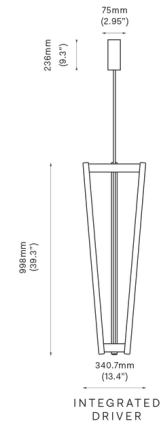

By Michael Anastassiades

Description

The Tube Chandelier is a simple geometric piece, perfect in any room of your home. It features a minimalist frame that supports 3 tubular light sources to create a sculptural light fixture. Note: Overall drop length 50 inches to 126 inches. Height is not field adjustable. Integrated Driver option includes a paintable j-box cover for standard US junction box. NOTE: This is a discontinued floor model and limited to quantity on hand.

Shown in satin brass / opal

Specifications

| | |
|-----------------------|----------------------|
| COLOR | Opal |
| BODY FINISH | Satin Brass |
| WATTAGE | 60W |
| DIMMER | Standard 120V |
| DIMENSIONS | 13.4"W x 39.3"H |
| INTEGRATED LED MODULE | 3 x LED/20W/120V LED |

Technical Information

| | |
|---------------|-------------|
| LAMP COLOR | 2350K |
| LUMENS/WATT | 122.25 |
| LUMINOUS FLUX | 2445 lumens |

CLICK TO VIEW PRODUCT

Notes: