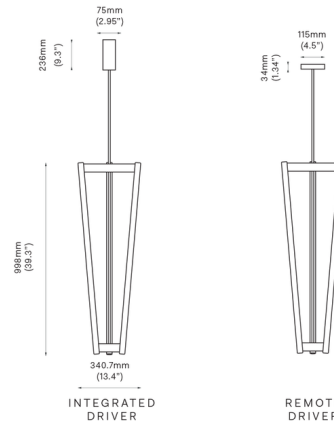

### Description

The Tube Chandelier is a simple geometric piece, perfect in any room of your home. It features a minimalist frame that supports 3 tubular light sources to create a sculptural light fixture. Note: Please specify overall drop length when ordering: 43 inches - 117 inches for Remote Driver or 50 inches to 126 inches for Integrated Driver. Height is not field adjustable. Integrated Driver option includes a paintable j-box cover for standard US junction box.

### Specifications

COLOR	Opal
BODY FINISH	Satin Brass
WATTAGE	60W
DIMMER	Standard 120V
DIMENSIONS	13.4"W x 39.3"H
INTEGRATED LED MODULE	3 x LED/20W/120V LED

### Technical Information

LAMP COLOR	2350K
LUMENS/WATT	122.25
LUMINOUS FLUX	2445 lumens

CLICK TO VIEW PRODUCT

Notes: