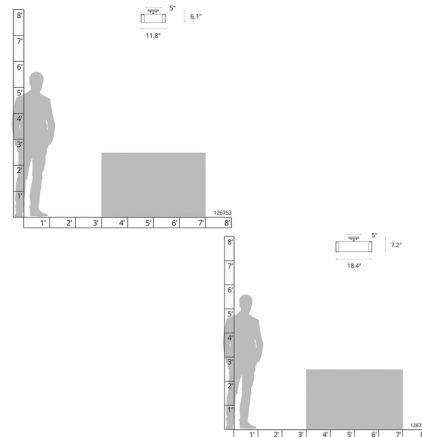

Shown in dark smoke / opal

Specifications

COLOR	Opal
BODY FINISH	Dark Smoke
WATTAGE	4.5W
DIMMER	Standard 120V
DIMENSIONS	11.8"W x 6.1"H
BULB NOT INCLUDED	1 x JCD/G9/4.5W/120V LED
OTHER BULB OPTIONS	1 x JCD/G9/120V LED
COUNTRY OF ORIGIN	United States

Technical Information

PRODUCT DIMENSIONS Canopy 5.25" Dia

CLICK TO VIEW PRODUCT

Notes: