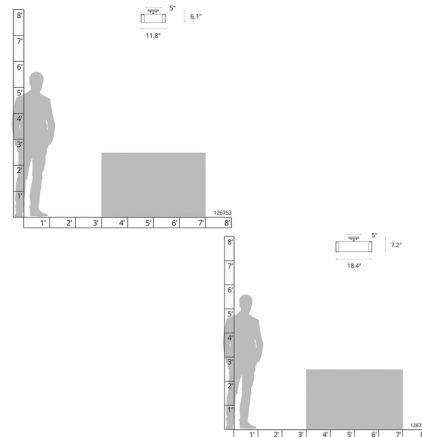

Shown in dark smoke / opal

Specifications

COLOR	Opal
BODY FINISH	Dark Smoke
WATTAGE	4.5W
DIMMER	Standard 120V
DIMENSIONS	11.8"W x 6.1"H
BULB NOT INCLUDED	1 x JCD/G9/4.5W/120V LED
OTHER BULB OPTIONS	1 x JCD/G9/120V LED
COUNTRY OF ORIGIN	United States

Technical Information

PRODUCT DIMENSIONS	Canopy 5.25" Dia
--------------------	------------------

CLICK TO VIEW PRODUCT

Notes: