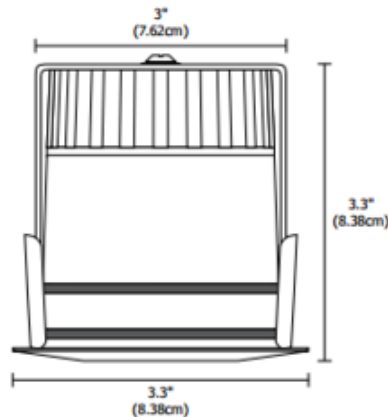

Sun3C Square 23 Deg LED Ceiling Recessed

Shown in: Satin Aluminum

List Price: \$336.00
Our Price: \$268.80

Shade Color: N/A
Body Finish: Satin Aluminum
Lamp: 1 x LED/7W/12V LED
Wattage: 7W
Dimmer: Low Voltage Electronic
Dimensions: 3.3"H x 3.3"W x 3.3"D

Technical Information

Luminous Flux: 322 lumens
Lumens/Watt: 46.00
Lamp Color: 2858 K
Beam Angle: 23°
Lamp Life: 50000 hours
Function: Wet Location
Aperture Shape: Square
Aperture Size: 3.000"

Designer: Gregory Kay

Description:

Sun3C 3 Inch Square 23 Degree LED ceiling recessed downlight includes a 12VAC 9.5 system watts/7 LED watt Warm White 2858K color temperature LED, 85CRI, 46 lumens per watt/322 lumens total. Features a 16 degree precise focus and tempered glass lens with marine-grade aluminum beveled edge trim. Available in 16, 23, 36 and 47 degree beam options. Finish in Satin Aluminum. 70 percent lumen maintenance based on 50,000 hours of operation. Perfect for installation in ceilings with a low clearance (3.2 inch depth). Sun3C is rated for outdoor, ocean front, wet location, shower, or indoor applications. Dimmable with a low voltage electronic dimmer. Dims to 12 percent with Lutron Diva DVELV-300P and Lutron Skylark SELV-300P, and 20 percent with Lutron Maestro MAELV-600P. ETL listed. 3.3 inch width x 3.3 inch depth x 3.3 inch height. Fixture includes a 5 year warranty. Sun3C is constant voltage fixture and it is listed to be used only in ceiling applications and should not be used in floor or wall applications which will damage the fixture and void the warranty. For floor or wall applications use Sun3. A complete fixture consists of a housing and trim. Required Sun3-HS new construction IC rated housing with dimmable electronic power supply, remote dimmer, control, and optional...