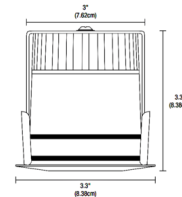

By PureEdge Lighting

Description

The Sun3C 3 Inch Round or Square LED ceiling recessed downlight is a perfect solution for installations on ceilings with low clearance in indoor and outdoor applications. Must be used only with new construction IC-rating housing (SUN3-HS), sold separately. Features a marine grade aluminum beveled edge trim in Satin Aluminum with a tempered glass lens. Available in 16, 23, 36 and 47 degree beam options. Sun3C is rated for outdoor, ocean front, wet location, shower, or indoor applications. For ceiling recessed applications only. For floor or wall applications use SUN3. A complete fixture requires a Sun3C trim and housing (SUN3-HS), sold separately. Dimmable with a low voltage electronic dimmer (see attached manufacturer dimmer compatibility reference).

Specifications

REFLECTOR/BAFFLE COLOR	N/A
BODY FINISH	Satin Aluminum
WATTAGE	8.8W
DIMMER	Low Voltage Electronic
DIMENSIONS	3.3"W x 3.3"H
INTEGRATED LED MODULE	1 x LED/8.8W/120V LED

Technical Information

APERTURE SIZE	3.000"
APERTURE SHAPE	Round
FUNCTION	Shower/Wet Location
LAMP LIFE	50000 hours
BEAM ANGLE	36°
COLOR RENDERING	95 CRI
LAMP COLOR	3000K
LUMENS/WATT	73.18
LUMINOUS FLUX	644 lumens

Notes: