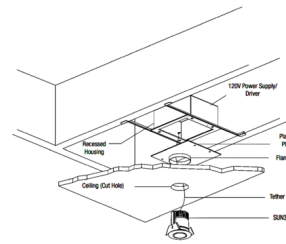

By PureEdge Lighting

Description

The Sun3C 3 Inch Round or Square LED ceiling recessed downlight is a perfect solution for installations on ceilings with low clearance in indoor and outdoor applications. Must be used only with new construction IC-rating housing (SUN3-HS), sold separately. Features a marine grade aluminum beveled edge trim in Satin Aluminum with a tempered glass lens. Available in 16, 23, 36 and 47 degree beam options. Sun3C is rated for outdoor, ocean front, wet location, shower, or indoor applications. For ceiling recessed applications only. For floor or wall applications use SUN3. A complete fixture requires a Sun3C trim and housing (SUN3-HS), sold separately. Dimmable with a low voltage electronic dimmer (see attached manufacturer dimmer compatibility reference).

Specifications

REFLECTOR/BAFFLE COLOR	N/A
BODY FINISH	Satin Aluminum
WATTAGE	8.8W
DIMMER	Low Voltage Electronic
DIMENSIONS	3.3"W x 3.3"H
INTEGRATED LED MODULE	1 x LED/8.8W/120V LED

Technical Information

APERTURE SIZE	3.000"
APERTURE SHAPE	Round
FUNCTION	Shower/Wet Location
LAMP LIFE	50000 hours
BEAM ANGLE	36°
COLOR RENDERING	95 CRI
LAMP COLOR	3000K
LUMENS/WATT	73.18
LUMINOUS FLUX	644 lumens

Notes: