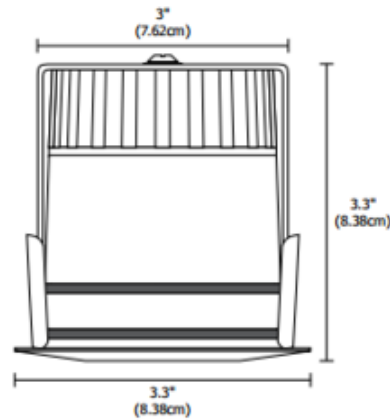

Sun3C Square 36 Deg LED Ceiling Recessed

Shown in: Satin Aluminum

List Price: \$336.00
Our Price: \$268.80

Shade Color: N/A
Body Finish: Satin Aluminum
Lamp: 1 x LED/7W/12V LED
Wattage: 7W
Dimmer: Low Voltage Electronic
Dimensions: 3.3"H x 3.3"W x 3.3"D

Technical Information

Luminous Flux: 322 lumens
Lumens/Watt: 46.00
Lamp Color: 2858 K
Color Rendering: 85 CRI
Beam Angle: 36°
Lamp Life: 50000 hours
Function: Wet Location
Aperture Shape: Square
Aperture Size: 3.000"

Designer: Gregory Kay

Description:

Sun3C 3 Inch Square 36 Degree LED ceiling recessed downlight includes a 12VAC 9.5 system watts/7 LED watt Warm White 2858K color temperature LED, 85CRI, 46 lumens per watt/322 lumens total. Features a 16 degree precise focus and tempered glass lens with marine-grade aluminum beveled edge trim. Available in 16, 23, 36 and 47 degree beam options. Finish in Satin Aluminum. 70 percent lumen maintenance based on 50,000 hours of operation. Perfect for installation in ceilings with a low clearance (3.2 inch depth). Sun3C is rated for outdoor, ocean front, wet location, shower, or indoor applications. Dimmable with a low voltage electronic dimmer. Dims to 12 percent with Lutron Diva DVELV-300P and Lutron Skylark SELV-300P, and 20 percent with Lutron Maestro MAELV-600P. ETL listed. 3.3 inch width x 3.3 inch depth x 3.3 inch height. Fixture includes a 5 year warranty. Sun3C is constant voltage fixture and it is listed to be used only in ceiling applications and should not be used in floor or wall applications which will damage the fixture and void the warranty. For floor or wall applications use Sun3. A complete fixture consists of a housing and trim. Required Sun3-HS new construction IC rated housing with dimmable electronic power supply, remote dimmer control, and optional