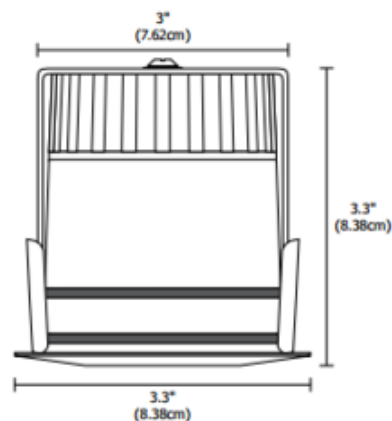

BRAND

PureEdge Lighting

DESCRIPTION

Sun3C 3 Inch Square LED ceiling recessed downlight includes a 12VAC 9.5 system watts/7 LED watt Warm White 2858K color temperature LED, 85CRI, 46 lumens per watt/322 lumens total. Features a 16 degree precise focus and tempered glass lens with marine-grade aluminum beveled edge trim. Available in 16, 23, 36 and 47 degree beam options. Finish in Satin Aluminum. 70 percent lumen maintenance based on 50,000 hours of operation. Perfect for installation in ceilings with a low clearance (3.2 inch depth). Sun3C is rated for outdoor, ocean front, wet location, shower, or indoor applications. Dimmable with a low voltage electronic dimmer. Dims to 12 percent with Lutron Diva DVELV-300P and Lutron Skylark SELV-300P, and 20 percent with Lutron Maestro MAELV-600P. ETL listed. 3.3 inch width x 3.3 inch depth x 3.3 inch height. Fixture includes a 5 year warranty. Sun3C is constant voltage fixture and it is listed to be used only in ceiling applications and should not be used in floor or wall applications which will damage the fixture and void the warranty. For floor or wall applications use Sun3. A complete fixture consists of a housing and trim. Required Sun3-HS new construction IC rated housing with dimmable electronic power supply included, dimmer control and optional accessories sold separately.

Shown in: Satin Aluminum

TRIM COLOR	N/A
BODY FINISH	Satin Aluminum
WATTAGE	7W
DIMMER	Low Voltage Electronic
DIMENSIONS	3.3"W x 3.3"H x 3.3"D
LED MODULE INCLUDED	
LAMP	LED/7W/12V LED

Technical Information

LUMINOUS FLUX	322 lumens
LUMENS/WATT	46.00
LAMP COLOR	2858 K
COLOR RENDERING	85 CRI
BEAM ANGLE	47°
LAMP LIFE	50000 hours
FUNCTION	Shower/Wet Location
APERTURE SHAPE	Square

ITEM NUMBER EDG57686

COMPANY	PROJECT	FIXTURE TYPE	APPROVED BY	DATE