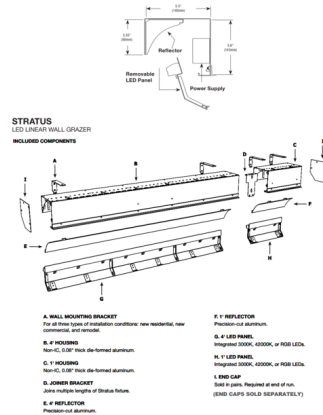

CLICK TO VIEW PRODUCT

Notes: