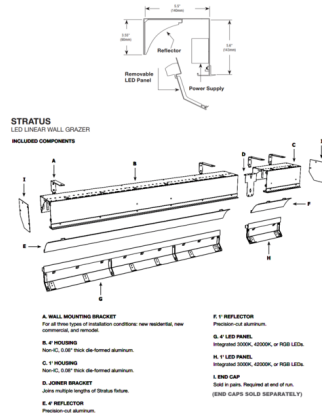

Description

The Stratus Linear Outdoor Wall Grazer is a Non-IC rated fixture designed for use in recessed cove or surface mount applications for new residential, new commercial, and remodel. Lights textured walls up to 30 feet high. Available in 1 foot and 4 foot lengths in 3000K or 4200K color temperature with field replaceable LED. Link multiple Stratus fixtures to create long runs. Included components: Wall mounting bracket, housing, joiner bracket, reflector, LED panel, one internal 0-10V power supply, and louver. Note: End caps sold separately. Feed fixture with 120-277VAC. Dimmable with a 0-10V dimmer, sold separately. Suitable for outdoor damp or covered locations. Product is built to order.

Specifications

COLOR	N/A
BODY FINISH	Aluminum
WATTAGE	60W
DIMMER	0-10V
DIMENSIONS	48"L x 5.6"H x 5.5"D
INTEGRATED LED MODULE	4 x LED/15W/120-277V LED

Technical Information

LAMP LIFE	50000 hours
COLOR RENDERING	90 CRI
LAMP COLOR	4200K
LUMENS/WATT	214.40
LUMINOUS FLUX	3216 lumens

Shown in aluminum

CLICK TO VIEW PRODUCT

Notes: