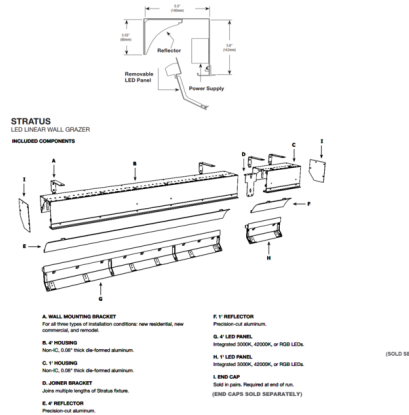

Description

The Stratus Linear Outdoor Wall Grazer is a Non-IC rated fixture designed for use in recessed cove or surface mount applications for new residential, new commercial, and remodel. Lights textured walls up to 30 feet high. Available in 1 foot and 4 foot lengths in 3000K or 4200K color temperature with field replaceable LED. Link multiple Stratus fixtures to create long runs. Included components: Wall mounting bracket, housing, joiner bracket, reflector, LED panel, one internal 0-10V power supply, and louver. Note: End caps sold separately. Feed fixture with 120-277VAC. Dimmable with a 0-10V dimmer, sold separately. Suitable for outdoor damp or covered locations. Product is built to order.

Specifications

COLOR	N/A
BODY FINISH	Aluminum
WATTAGE	60W
DIMMER	0-10V
DIMENSIONS	48"L x 5.6"H x 5.5"D
INTEGRATED LED MODULE	4 x LED/15W/120-277V LED

Technical Information

LAMP LIFE	50000 hours
COLOR RENDERING	.90 CRI
LAMP COLOR	.4200K
LUMENS/WATT	.214.40
LUMINOUS FLUX	.3216 lumens

Shown in aluminum

CLICK TO VIEW PRODUCT

Notes: