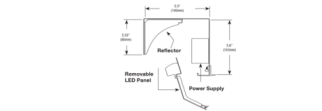

(SOLD SEPT.)

Specifications

COLOR	N/A
BODY FINISH	Aluminum
WATTAGE	15W
DIMMER	Dimmable
DIMENSIONS	12"L x 5.6"H x 5.5"D
INTEGRATED LED MODULE	1 x LED/15W/120-277V LED