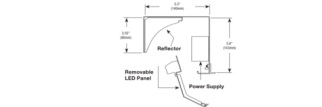

(SOLD SEPT.)

Specifications

COLOR	N/A
BODY FINISH	Aluminum
WATTAGE	15W
DIMMER	Dimmable
DIMENSIONS	12"L x 5.6"H x 5.5"D
INTEGRATED LED MODULE	1 x LED/15W/120-277V LED