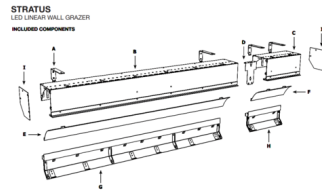

(SOLD SEPT.)

Specifications

COLOR	N/A
BODY FINISH	Aluminum
WATTAGE	15W
DIMMER	Dimmable
DIMENSIONS	12"L x 5.6"H x 5.5"D
INTEGRATED LED MODULE	1 x LED/15W/120-277V LED