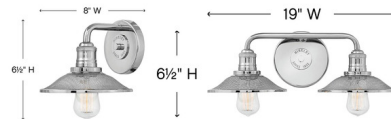

## Rigby Bathroom Vanity Light By Hinkley Lighting

### Description

The Rigby Bathroom Vanity Light was inspired by the Americana barn light, reborn as a chic interior retro classic. Features such as cast socket covers, mesh shades and canopy detail combine the best in both vintage and industrial design elements.

### Specifications

COLOR	N/A
BODY FINISH	Antique Nickel
WATTAGE	100W
DIMMER	Standard 120V
DIMENSIONS	8"W x 8.75"H x 8.75"D
BULB NOT INCLUDED	1 x A19/Medium (E26)/100W/120V Incandescent
COUNTRY OF ORIGIN	China