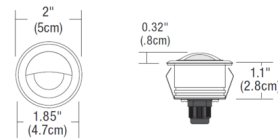

Shown in stainless steel

CLICK TO VIEW PRODUCT

Notes: