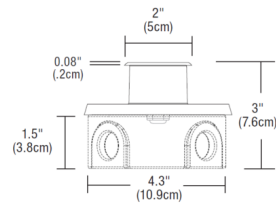

CLICK TO VIEW PRODUCT

Notes: