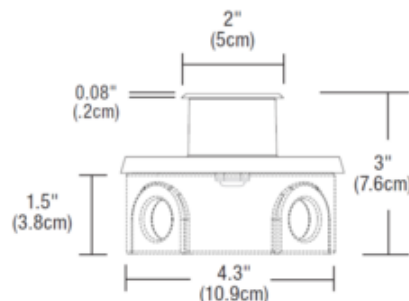

**Indoor Octagon Junction Box
Supplied by Electrician**

COMPANY	PROJECT	FIXTURE TYPE	APPROVED BY	DATE