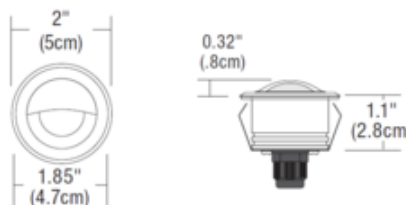

**Indoor Octagon Junction Box
Supplied by Electrician**

COMPANY	PROJECT	FIXTURE TYPE	APPROVED BY	DATE