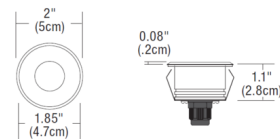

Shown in stainless steel