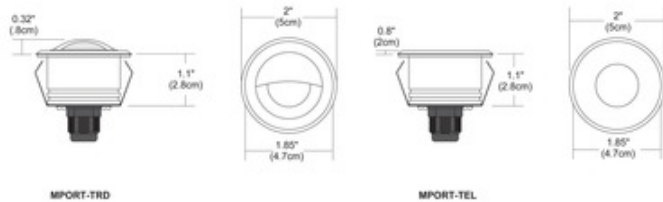

# Miniport LED Surface Trim Step Light

**Description:**

Miniport LED Surface Trim Step Light features a 16 degree precise focus, tempered glass lens with a stainless steel, round beveled edge trim. Includes 2.3 total watts with driver 12VAC LED, 3000K color temperature, 82CRI, 47 lumens. 70 percent lumen maintenance based on 50,000 hours of operation. Miniport LED is rated for outdoor applications using a wet location electrical box or indoor using a standard octagon electrical box. The aluminum housing dissipates heat and allows the LED to operate at its optimum working temperature, thus giving the LED a stable light output and long lifetime. Miniport is compatible with TE-60L-12 power supply and dims with low voltage electronic dimmer. Can be recessed into a wall or floor using a Miniport junction box which mounts to an octagon box or outdoor wet location electrical box. ETL listed. 5 year warranty. Required power supply, junction box and dimmer control sold separately.

Shown in: Stainless Steel

List Price: \$102.00  
 Our Price: \$81.60

Shade Color: N/A  
 Body Finish: Stainless Steel  
 Lamp: 1 x LED/2.3W/12V LED  
 Wattage: 2.3W  
 Dimmer: Low Voltage Electronic  
 Dimensions: 2"W x 1.1"D

**Technical Information**

Luminous Flux: 47 lumens  
 Lumens/Watt: 20.43  
 Lamp Color: 3000 K  
 Color Rendering: 82 CRI  
 Beam Angle: 16°

Product Number: <b>EDG57710</b>			
Company:		Fixture Type:	Date: Apr 25, 2018
Project:		Approved By:	