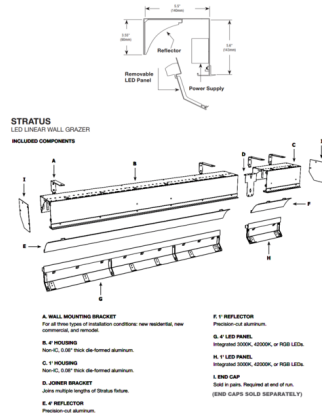

Description

The Stratus Linear Outdoor Wall Grazer is a Non-IC rated fixture designed for use in recessed cove or surface mount applications for new residential, new commercial, and remodel. Lights textured walls up to 30 feet high. Available in 1 foot and 4 foot lengths in 3000K or 4200K color temperature with field replaceable LED. Link multiple Stratus fixtures to create long runs. Included components: Wall mounting bracket, housing, joiner bracket, reflector, LED panel, one internal 0-10V power supply, and louver. Note: End caps sold separately. Feed fixture with 120-277VAC. Dimmable with a 0-10V dimmer, sold separately. Suitable for outdoor damp or covered locations. Product is built to order.

Specifications

COLOR	N/A
BODY FINISH	Aluminum
WATTAGE	15W
DIMMER	0-10V
DIMENSIONS	12" L x 5.6" H x 5.5" D
INTEGRATED LED MODULE	1 x LED/15W/120-277V LED

Technical Information

LAMP LIFE	50000 hours
COLOR RENDERING	90 CRI
LAMP COLOR	3000K
LUMENS/WATT	44.67
LUMINOUS FLUX	670 lumens

Shown in aluminum

CLICK TO VIEW PRODUCT

Notes: