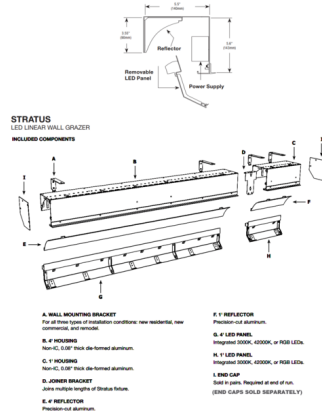

Description

The Stratus Linear Outdoor Wall Grazer is a Non-IC rated fixture designed for use in recessed cove or surface mount applications for new residential, new commercial, and remodel. Lights textured walls up to 30 feet high. Available in 1 foot and 4 foot lengths in 3000K or 4200K color temperature with field replaceable LED. Link multiple Stratus fixtures to create long runs. Included components: Wall mounting bracket, housing, joiner bracket, reflector, LED panel, one internal 0-10V power supply, and louver. Note: End caps sold separately. Feed fixture with 120-277VAC. Dimmable with a 0-10V dimmer, sold separately. Suitable for outdoor damp or covered locations. Product is built to order.

Specifications

COLOR	N/A
BODY FINISH	Aluminum
WATTAGE	15W
DIMMER	0-10V
DIMENSIONS	12" L x 5.6" H x 5.5" D
INTEGRATED LED MODULE	1 x LED/15W/120-277V LED

Technical Information

LAMP LIFE	50000 hours
COLOR RENDERING	90 CRI
LAMP COLOR	3000K
LUMENS/WATT	44.67
LUMINOUS FLUX	670 lumens

Shown in aluminum

CLICK TO VIEW PRODUCT

Notes: