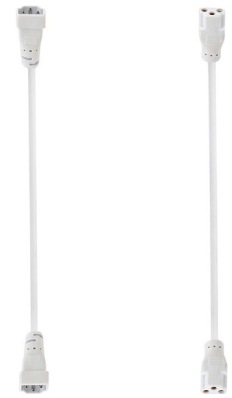

Lightology

lightology.com
866-954-4489
04-25-26

Project: _____

Company: _____

Location: _____ Fixture Type: _____

SPEC #: **GKV577131**

Approved On: _____ Approved By: _____

LED Under Cabinet Male/Female Flex Connector

By George Kovacs

Description

LED Under Cabinet Male/Female Flex Connector includes one Female/Female connector and one Male/Male connector. 5 inch length.

Female / Female

Male / Male

Shown in white

Specifications

COLOR	N/A
BODY FINISH	White
WATTAGE	N/A
DIMMER	N/A
DIMENSIONS	.5.5"W x 0.1"H
BULB	N/A

CLICK TO VIEW PRODUCT

Notes: