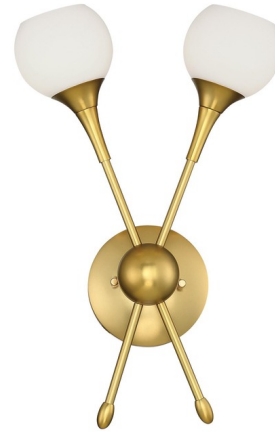

Lightology

lightology.com
866-954-4489
07-07-26

Project: _____

Company: _____

Location: _____ Fixture Type: _____

SPEC #: **GKV577157**

Approved On: _____ Approved By: _____

Pontil Wall Light

By George Kovacs

Description

The Pontil Wall Light features two Etched Opal glass shades with a Brushed Nickel or Honey Gold finish. Two 60 watt 120 volt G9 base xenon bulbs are included. 10.75 inch width x 16.25 inch height x 6.5 inch depth. ETL listed for damp locations.

Shown in honey gold / etched opal

Specifications

COLOR	Etched Opal
BODY FINISH	Honey Gold
WATTAGE	120W
DIMMER	Standard 120V
DIMENSIONS	10.75"W x 16.25"H x 6.5"D
BULB INCLUDED	2 x JCD/G9/60W/120V Krypton Xenon