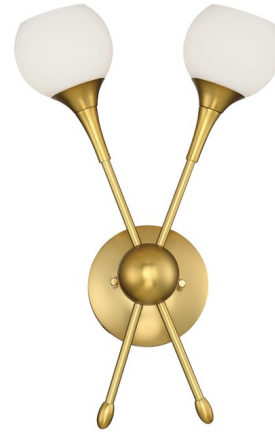

Lightology

lightology.com
866-954-4489
04-25-26

Project: _____

Company: _____

Location: _____ Fixture Type: _____

SPEC #: **GKV577157**

Approved On: _____ Approved By: _____

Pontil Wall Light

By George Kovacs

Description

The Pontil Wall Light features two Etched Opal glass shades with a Brushed Nickel or Honey Gold finish. Two 60 watt 120 volt G9 base xenon bulbs are included. 10.75 inch width x 16.25 inch height x 6.5 inch depth. ETL listed for damp locations.

Shown in honey gold / etched opal

Specifications

COLOR Etched Opal
BODY FINISH Honey Gold
WATTAGE 120W
DIMMER Standard 120V
DIMENSIONS 10.75"W x 16.25"H x 6.5"D
BULB INCLUDED 2 x JCD/G9/60W/120V Krypton Xenon