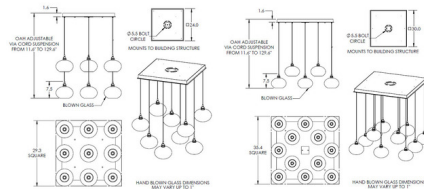

### Specifications

COLOR	Optic Amber
BODY FINISH	Matte Black
WATTAGE	360W
DIMMER	Standard 120V
DIMENSIONS	29.3"W x 7.5"H
BULB NOT INCLUDED	9 x Edison/Medium (E26)/40W/120V Incandescent
OTHER BULB OPTIONS	9 x A19/Medium (E26)/120V Incandescent 9 x A19/Medium (E26)/120V LED 9 x Edison/Medium (E26)/120V LED
COUNTRY OF ORIGIN	United States

### Technical Information

PRODUCT DIMENSIONS	Max Overall Height: 129.6"
--------------------	----------------------------

CLICK TO VIEW PRODUCT

Notes: