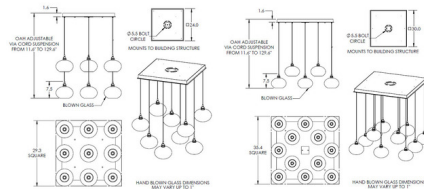

### Specifications

COLOR	Optic Amber
BODY FINISH	Matte Black
WATTAGE	360W
DIMMER	Standard 120V
DIMENSIONS	29.3"W x 7.5"H
BULB NOT INCLUDED	9 x Edison/Medium (E26)/40W/120V Incandescent
OTHER BULB OPTIONS	9 x A19/Medium (E26)/120V Incandescent 9 x A19/Medium (E26)/120V LED 9 x Edison/Medium (E26)/120V LED
COUNTRY OF ORIGIN	United States

### Technical Information

PRODUCT DIMENSIONS . . . . . Max Overall Height: 129.6"

CLICK TO VIEW PRODUCT

Notes: