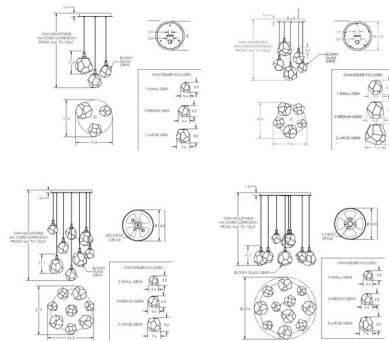

CLICK TO VIEW PRODUCT

Notes: