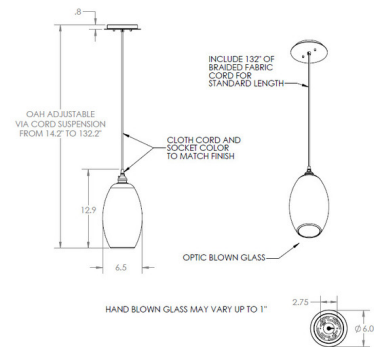

### Specifications

COLOR	Optic Amber
BODY FINISH	Gilded Brass
WATTAGE	40W
DIMMER	Standard 120V
DIMENSIONS	6.5"W x 12.9"H
BULB NOT INCLUDED	1 x Edison/Medium (E26)/40W/120V Incandescent
OTHER BULB OPTIONS	1 x A19/Medium (E26)/120V Incandescent 1 x A19/Medium (E26)/120V LED 1 x Edison/Medium (E26)/120V LED
COUNTRY OF ORIGIN	United States

### Technical Information

PRODUCT DIMENSIONS . . . . . Max Overall Height: 132.2"

Shown in gilded brass / optic amber

CLICK TO VIEW PRODUCT

Notes: