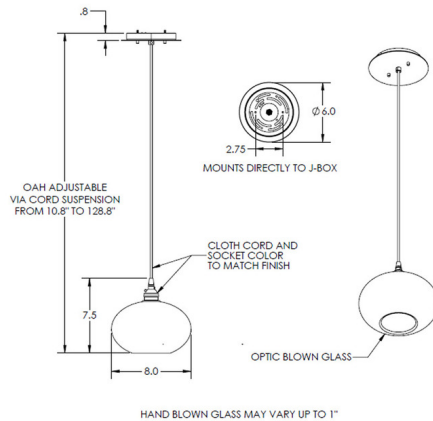

### Specifications

COLOR	Optic Amber
BODY FINISH	Gilded Brass
WATTAGE	40W
DIMMER	Standard 120V
DIMENSIONS	8"W x 7.5"H
BULB NOT INCLUDED	1 x Edison/Medium (E26)/40W/120V Incandescent
OTHER BULB OPTIONS	1 x A19/Medium (E26)/120V Incandescent 1 x A19/Medium (E26)/120V LED 1 x Edison/Medium (E26)/120V LED
COUNTRY OF ORIGIN	United States

### Technical Information

PRODUCT DIMENSIONS . . . . . Max Overall Height: 128.8"

Shown in gilded brass / optic amber

CLICK TO VIEW PRODUCT

Notes: