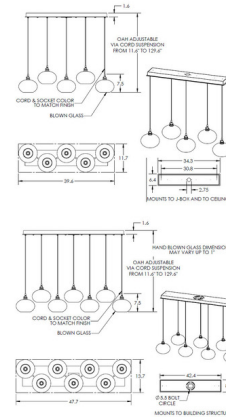

Lightology

lightology.com
866-954-4489
06-30-26

Project: _____
 Company: _____
 Location: _____ Fixture Type: _____
 SPEC #: **HMR577356**
 Approved On: _____ Approved By: _____

Coppa Linear Multi Light Pendant By Hammerton Studio

Shown in gilded brass / optic amber

Specifications

COLOR	Optic Amber
BODY FINISH	Gilded Brass
WATTAGE	200W
DIMMER	Standard 120V
DIMENSIONS	39.6"L x 11.7"W x 7.5"H
BULB NOT INCLUDED	5 x Edison/Medium (E26)/40W/120V Incandescent
OTHER BULB OPTIONS	5 x A19/Medium (E26)/120V Incandescent 5 x A19/Medium (E26)/120V LED 5 x Edison/Medium (E26)/120V LED
COUNTRY OF ORIGIN	United States

Technical Information

PRODUCT DIMENSIONS Max Overall Height: 129.6"

CLICK TO VIEW PRODUCT

Notes: