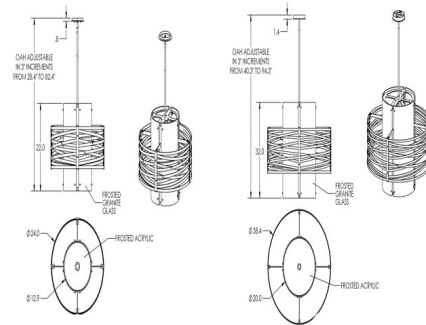

Lightology

lightology.com
866-954-4489
05-21-26

Project: _____

Company: _____

Location: _____ Fixture Type: _____

SPEC #: **HMR577409**

Approved On: _____ Approved By: _____

Tempest Double Drum Pendant By Hammerton Studio

Description

The Tempest Double Drum Pendant offers urban sophistication of mesh and steel with the polished glamour of hand-textured, kiln fused glass. Features a Frosted Granite shade surrounded by a Flat Bronze, Gilded Brass, Matte Black, or Metallic Beige Silver finish. Two sizes available. Small: Four 60 watt 120 volt medium base bulbs are required, but not included. 24 inch width x 22 inch height x 82.4 inch maximum length. Large: Eight 60 watt 120 volt medium base bulbs are require, but not included. 38.4 inch width x 32 inch height x 94.3 maximum length. UL listed. Made in the USA.

Shown in beige silver / frosted glass

Specifications

COLOR	Frosted Glass
BODY FINISH	Beige Silver
WATTAGE	172W
DIMMER	Standard 120V
DIMENSIONS	82.4"L x 24"W x 28.4"H
BULB NOT INCLUDED	4 x A19/Medium (E26)/43W/120V Incandescent
COUNTRY OF ORIGIN	United States