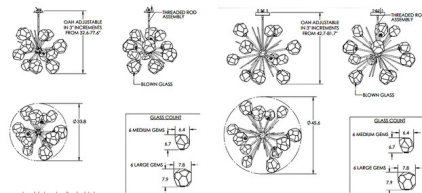

Specifications

COLOR Amber
 BODY FINISH Matte Black
 WATTAGE 21W
 DIMMER Low Voltage Electronic
 DIMENSIONS 45.6"W x 42.7"H
 INTEGRATED LED MODULE 12 x LED/1.75W/120V LED
 COUNTRY OF ORIGIN United States

Technical Information

PRODUCT DIMENSIONS Min/Max Adjustable Length: 43.4" - 82.4"
 COLOR RENDERING 93 CRI
 LAMP COLOR 2700K
 LUMENS/WATT 894.29
 LUMINOUS FLUX 1565 lumens

Shown in matte black / amber

CLICK TO VIEW PRODUCT