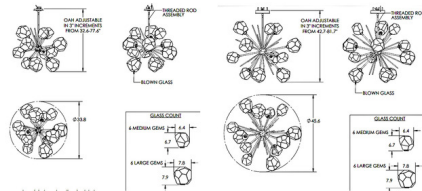

CLICK TO VIEW PRODUCT

Notes: