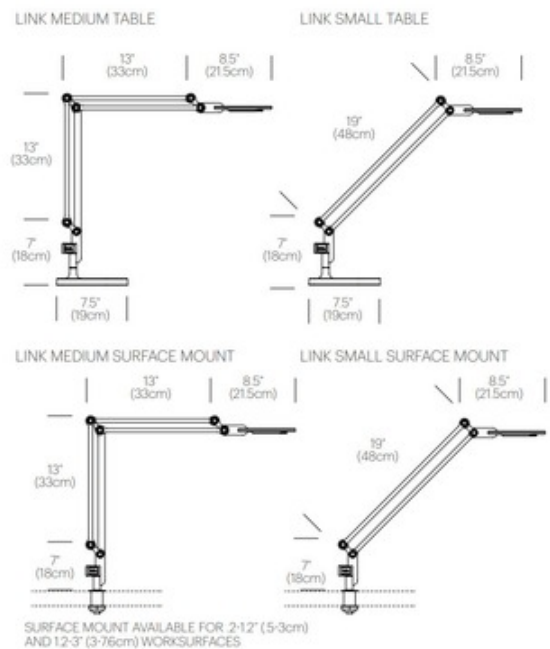

Lightology

Link Table Lamp

SPEC #

PBL57774

DESIGNER Pablo Pardo
BRAND Pablo

DESCRIPTION

Link medium desk clamp mount incorporates advanced LED lighting to balance performance and style in task lighting making it perfect in any room. Composed of stamped, die-cast, and machined aluminum. Body swivels 360 degrees from the base and head tilts 180 degrees. Finish available in silver, white, black, and grey. UL and CE listed.

Shown in: Black

SHADE COLOR	N/A
BODY FINISH	Black
WATTAGE	7.5W
DIMMER	Included
DIMENSIONS	23"L x 21.5"W x 13"H
INTEGRATED LED MODULE	
LAMP	1 x LED/7.5W/120V LED
<i>Technical Information</i>	
LUMINOUS FLUX	350 lumens
LUMENS/WATT	46.67
LAMP COLOR	3000K
COLOR RENDERING	90 CRI
SPEC #	PBL57774