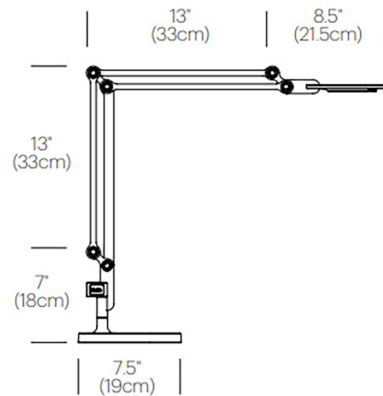

CLICK TO VIEW PRODUCT

Notes: