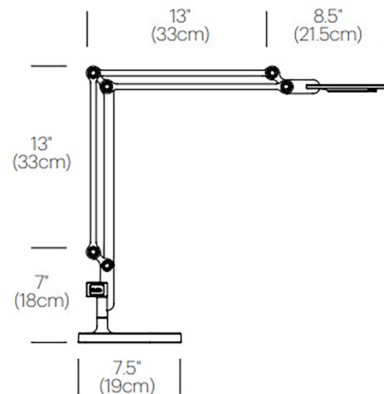

CLICK TO VIEW PRODUCT

Notes: