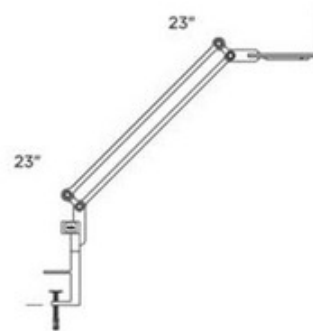

Link Small Desk Clamp Mount

Designer: Pablo Pardo

Description:

The Link Small Desk Clamp Mount incorporates advanced LED lighting to balance performance and style in task lighting making it perfect in any room. Composed of stamped, die-cast, and machined aluminum. Body swivels 360 degrees from the base and head tilts 180 degrees. Finish available in silver, white, black, orange, or green. Also available in a small and medium floor, table, clamp mount and wall mount versions. Rated average life of 25,000 hours. 99 high output LED array totaling 7.5 watts module is included. Includes 9 foot cord with detachable power adapter. Switch included on head. Directional light distribution. Head measures 2 inches. Maximum arm reach adjustable to 26.5 inches. UL and CE listed. 2 inch width x 23 inch height x 23 inch length.

Shown in: Silver

List Price: \$450.00
Our Price: \$360.00

Shade Color: N/A
Body Finish: Silver
Lamp: 1 x LED/7.5W/120V LED
Wattage: 7.5W
Dimmer: N/A
Dimensions: 23"L x 23"H x 2"W

Technical Information

Lamp Color: 3300 K
Lamp Life: 25000 hours

Product Number: PBL57787			
Company:		Fixture Type:	Date: Apr 23, 2018
Project:		Approved By:	

#1608TA-LINKC-002L1-SISI

Fax: (773) 883-6131

Phone: 866-954-4489

Address: 1718 W. Fullerton Ave. Chicago IL 60614