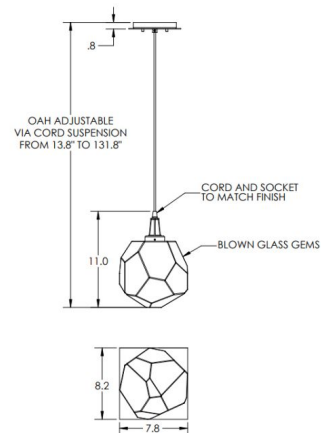

Lightology

lightology.com
866-954-4489
05-24-26

Project: _____

Company: _____

Location: _____ Fixture Type: _____

SPEC #: **HMR578210**

Approved On: _____ Approved By: _____

Gem Pendant

By Hammerton Studio

Description

The Gem Pendant is jewelry for your home. Features a gem of LED lit hand blown glass that are meticulously crafted by Hammerton artisans. The fixture gives a nod to an organic aesthetic that exudes casual sophistication. Each shade takes the place of a traditional bulb and unfolds with striking illumination. The finished look is relaxed, soft and unique. Each glass shade is a one-of-a-kind artisan creation.

Specifications

COLOR . . . . . Bronze
BODY FINISH . . . . . Flat Bronze
WATTAGE 5.2W
DIMMER . . . . . Low Voltage Electronic
DIMENSIONS . . . . . 7.8"W x 11"H
INTEGRATED LED MODULE . . . . . 1 x LED/5.2W/120V LED

Technical Information

COLOR RENDERING . . . . . 93 CRI
LAMP COLOR 2700K
LUMENS/WATT 65.38
LUMINOUS FLUX . . . . . 340 lumens

Shown in flat bronze / bronze

CLICK TO VIEW PRODUCT

Notes: