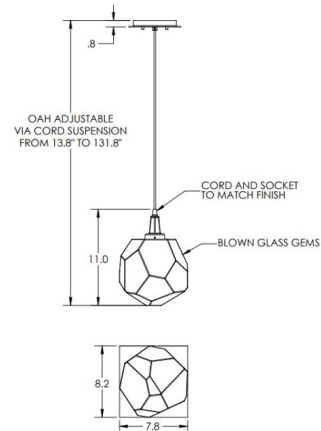

Lightology

lightology.com
866-954-4489
05-24-26

Project: _____
Company: _____
Location: _____ Fixture Type: _____
SPEC #: **HMR578213**
Approved On: _____ Approved By: _____

Gem Pendant By Hammerton Studio

Description

The Gem Pendant is jewelry for your home. Features a gem of LED lit hand blown glass that are meticulously crafted by Hammerton artisans. The fixture gives a nod to an organic aesthetic that exudes casual sophistication. Each shade takes the place of a traditional bulb and unfolds with striking illumination. The finished look is relaxed, soft and unique. Each glass shade is a one-of-a-kind artisan creation.

Specifications

COLOR	Smoke
BODY FINISH	Flat Bronze
WATTAGE	5.2W
DIMMER	Low Voltage Electronic
DIMENSIONS	7.8"W x 11"H
INTEGRATED LED MODULE	1 x LED/5.2W/120V LED

Technical Information

COLOR RENDERING	93 CRI
LAMP COLOR	2700K
LUMENS/WATT	65.38
LUMINOUS FLUX	340 lumens

Shown in flat bronze / smoke

CLICK TO VIEW PRODUCT

Notes: